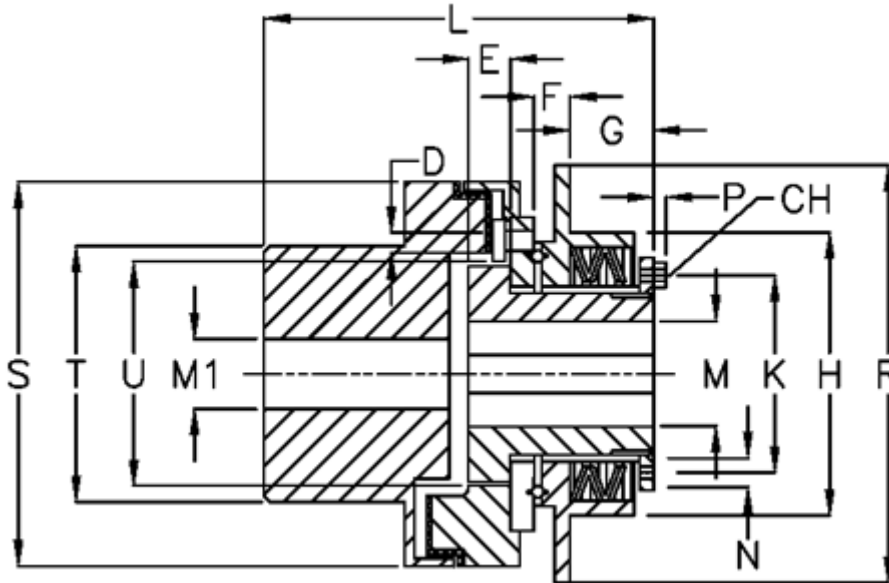

Article number: 46953533

Description: Safeguard mini G 35 L

## Measures

D	= 6xM6	L	= 132.0	U	= 66
Disc spring mounting	= 3x1L	M1 max	= 50		
Disc spring version	= L - heavy	M max	= 35		
E	= 17.0	M min	= 14		
F	= 7.0	P	= 4.0		
G	= 29.0	R	= 120		
H	= 88	S	= 112		
K	= 70	T	= 79		